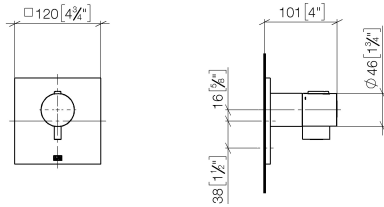

**Required miscellaneous**

**xTOOL Concealed thermostat module without volume control -** 35 503 970 90  
 •min. recess depth 95 mm  
 •max. recess depth 160 mm

**Recommended miscellaneous**

**xGRID Attachment set for integrating in the dry wall construction -** 12 340 970 90

**Required miscellaneous**

**xGRID Installation track 555 mm -** 12 360 970 90

xTOOL Concealed thermostat without volume control 1/2" - Brushed  
Champagne (22kt Gold)

---

IMO

36 501 985  
mm [inches]

Certificates

---

WRAS\_2011026.

DVGW\_DW-  
6512DN0706.

LGA\_29930.

xTOOL Concealed thermostat without volume control 1/2" - Brushed  
Champagne (22kt Gold)

36 501 985